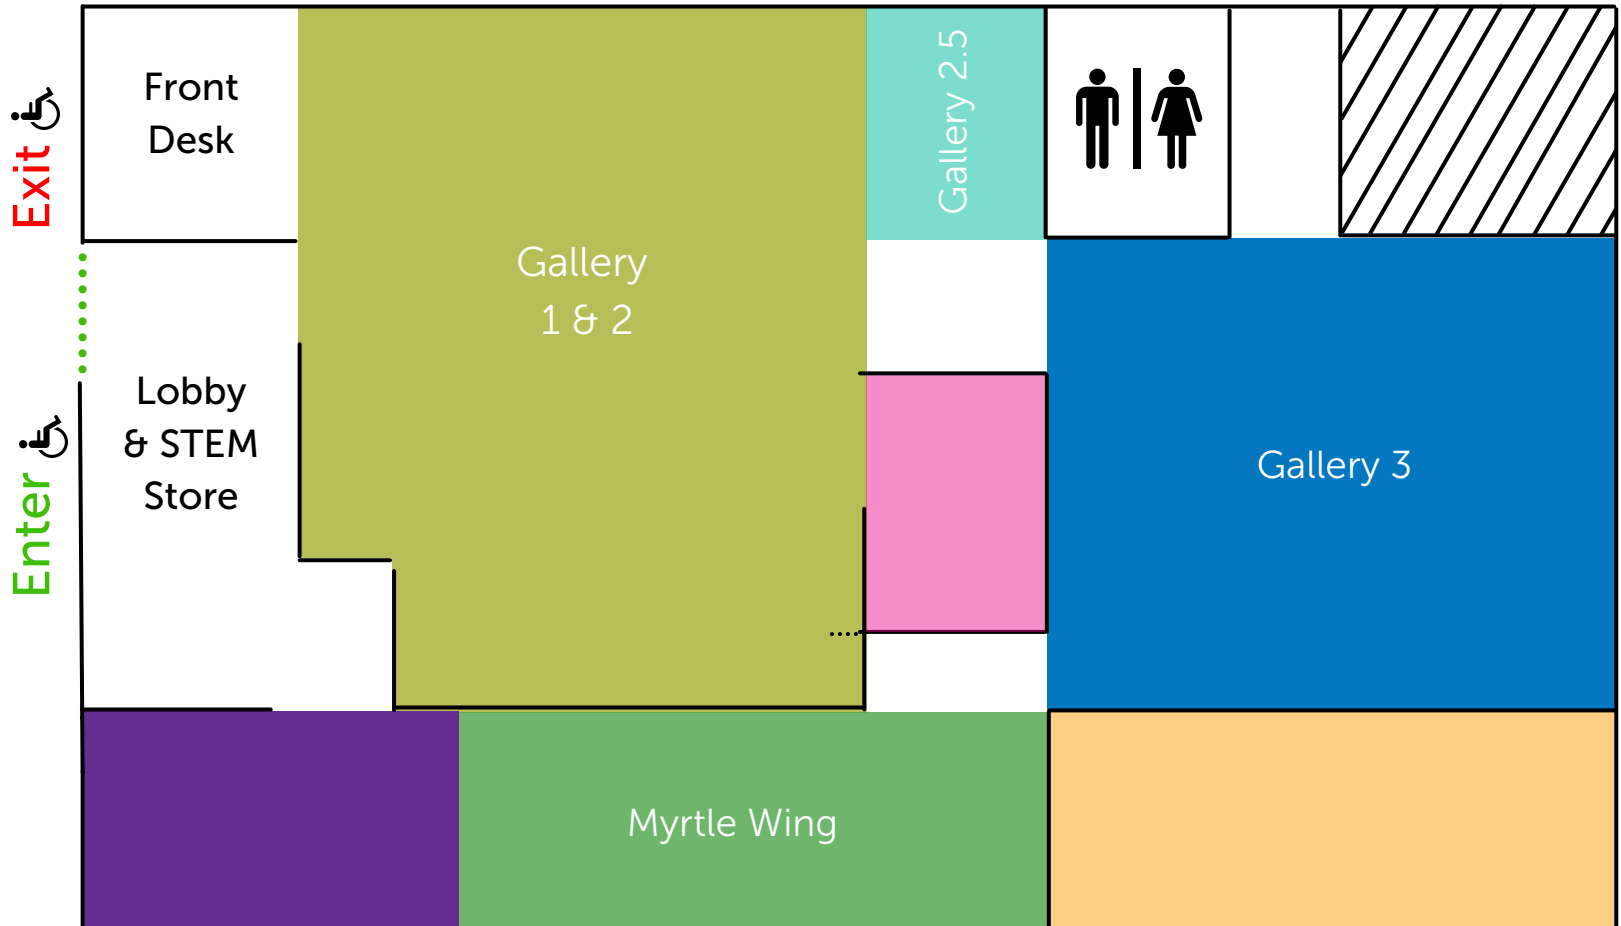

CURRENT EXHIBITIONS:

Click exhibition tiles to learn more

Bridge to Julia Davis

PARKING LOT

P

PARKING INFO:

- Free parking
- Overflow parking at Julia Davis Park

MYRTLE ST.