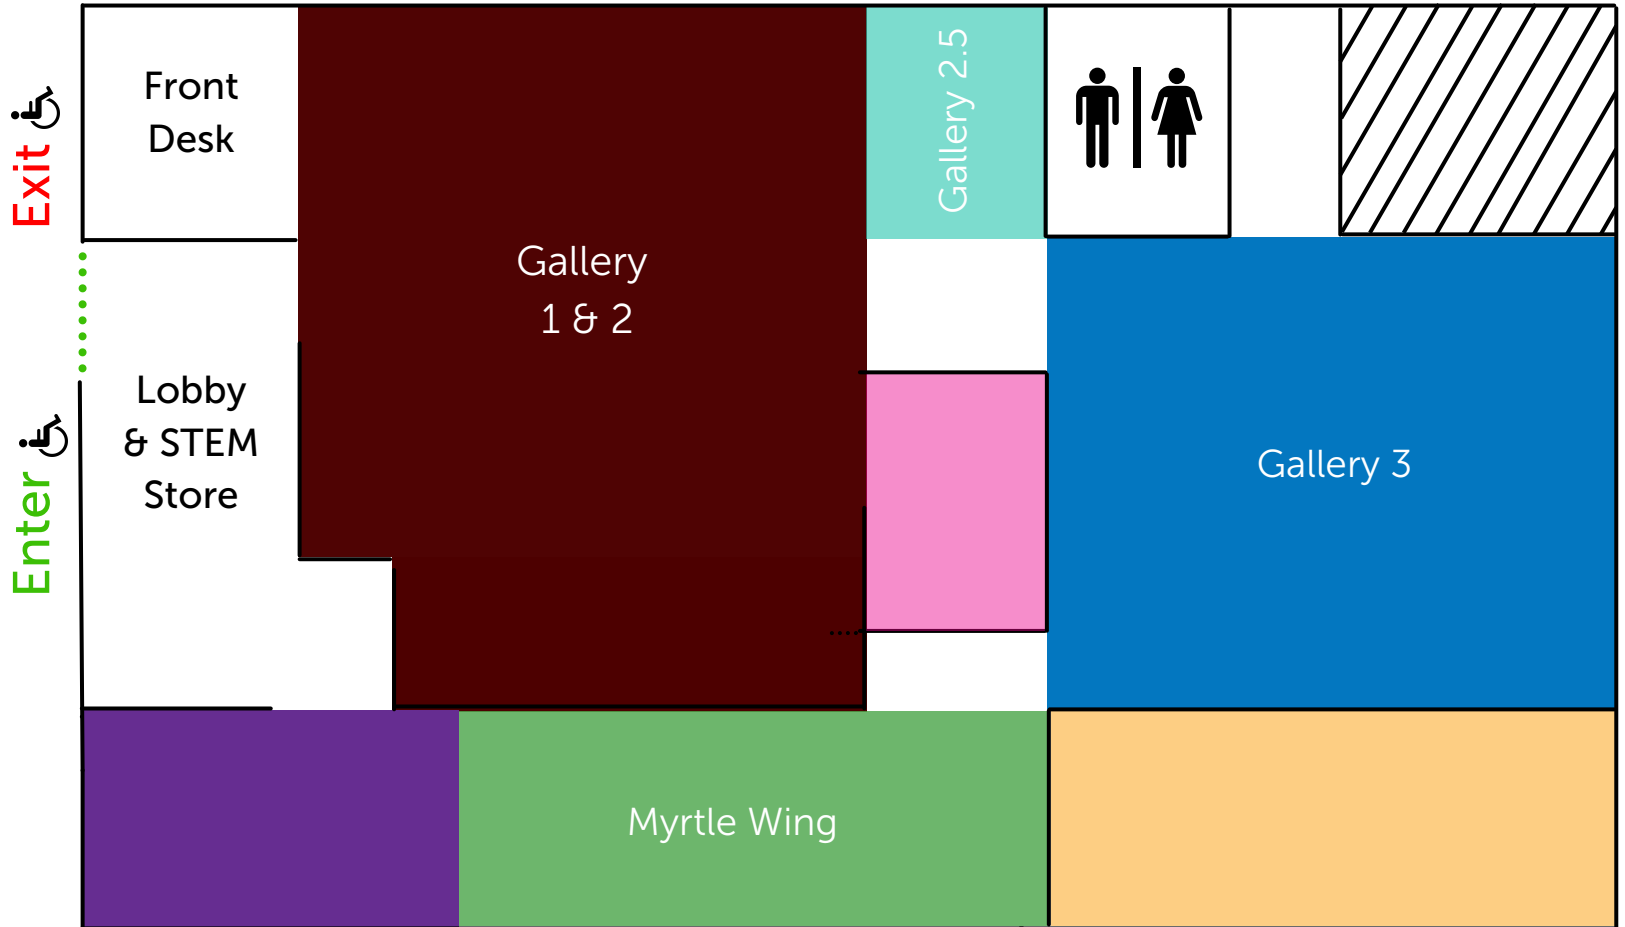

CURRENT EXHIBITIONS:

Click exhibition tiles to learn more

Bridge to Julia Davis

PARKING LOT

PARKING INFO:
• Free parking
• Overflow parking at Julia Davis Park

MYRTLE ST.

131 W. Myrtle St. Boise, Idaho 83702