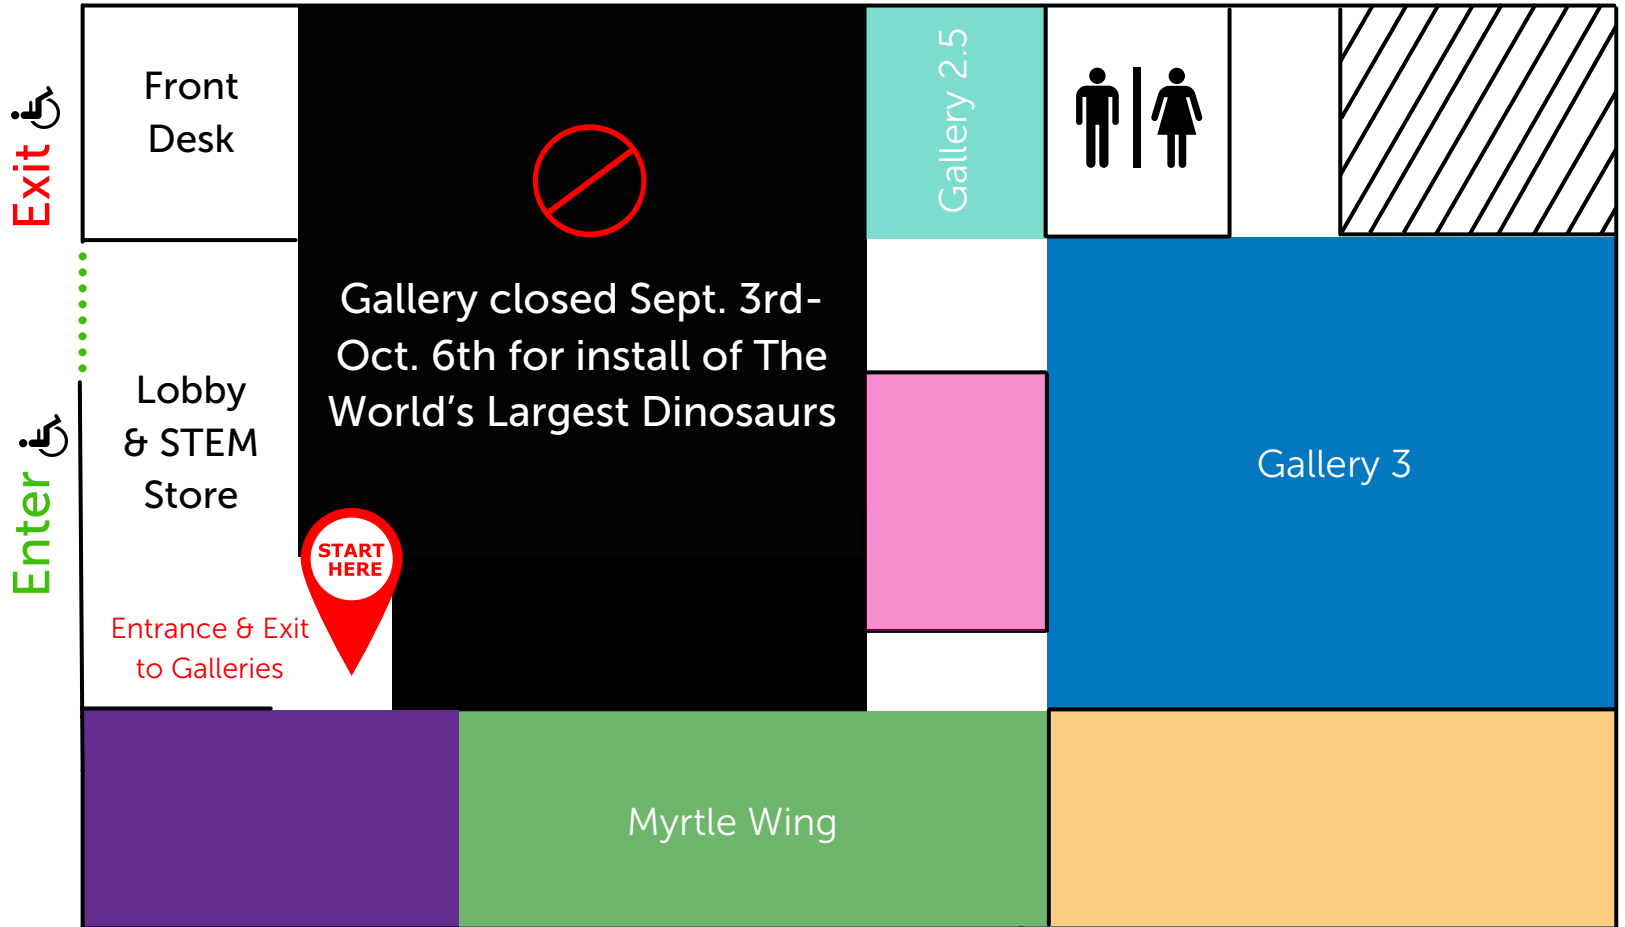

CURRENT EXHIBITIONS:

Bridge to Julia Davis

Click exhibition tiles to learn more

PARKING LOT

PARKING INFO:

- Free parking
- Overflow parking at Julia Davis Park

MYRTLE ST.

131 W. Myrtle St. Boise, Idaho 83702