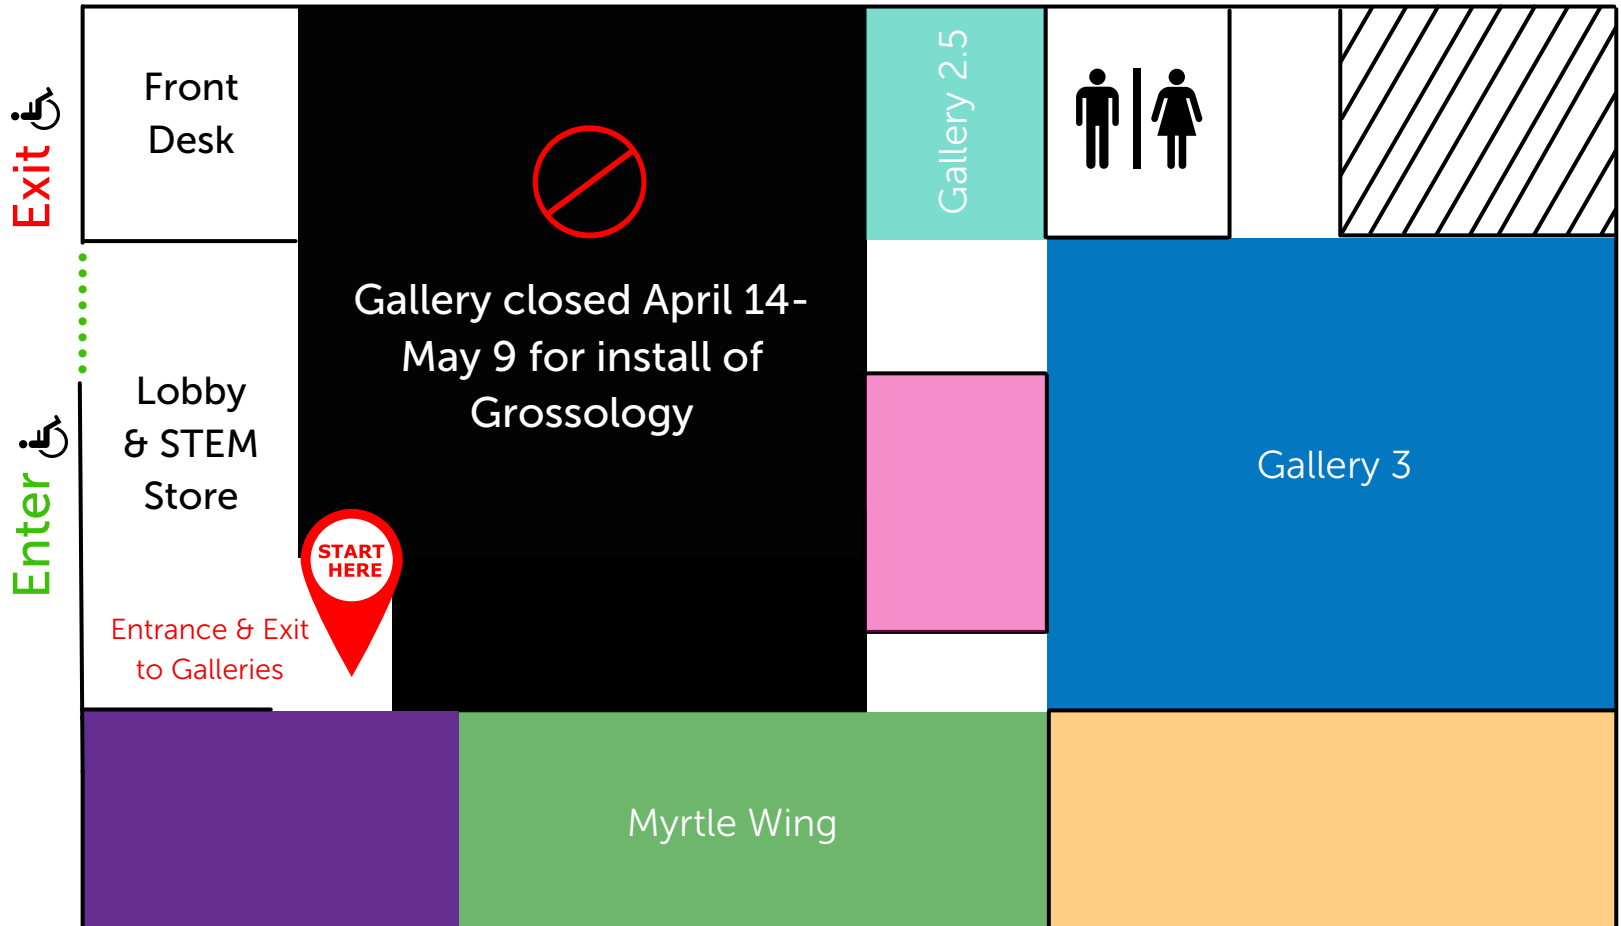

CURRENT EXHIBITIONS:

Bridge to Julia Davis

Click exhibition tiles to learn more

PARKING LOT

PARKING INFO:

- Free parking
- Overflow parking at Julia Davis Park

MYRTLE ST.

131 W. Myrtle St. Boise, Idaho 83702