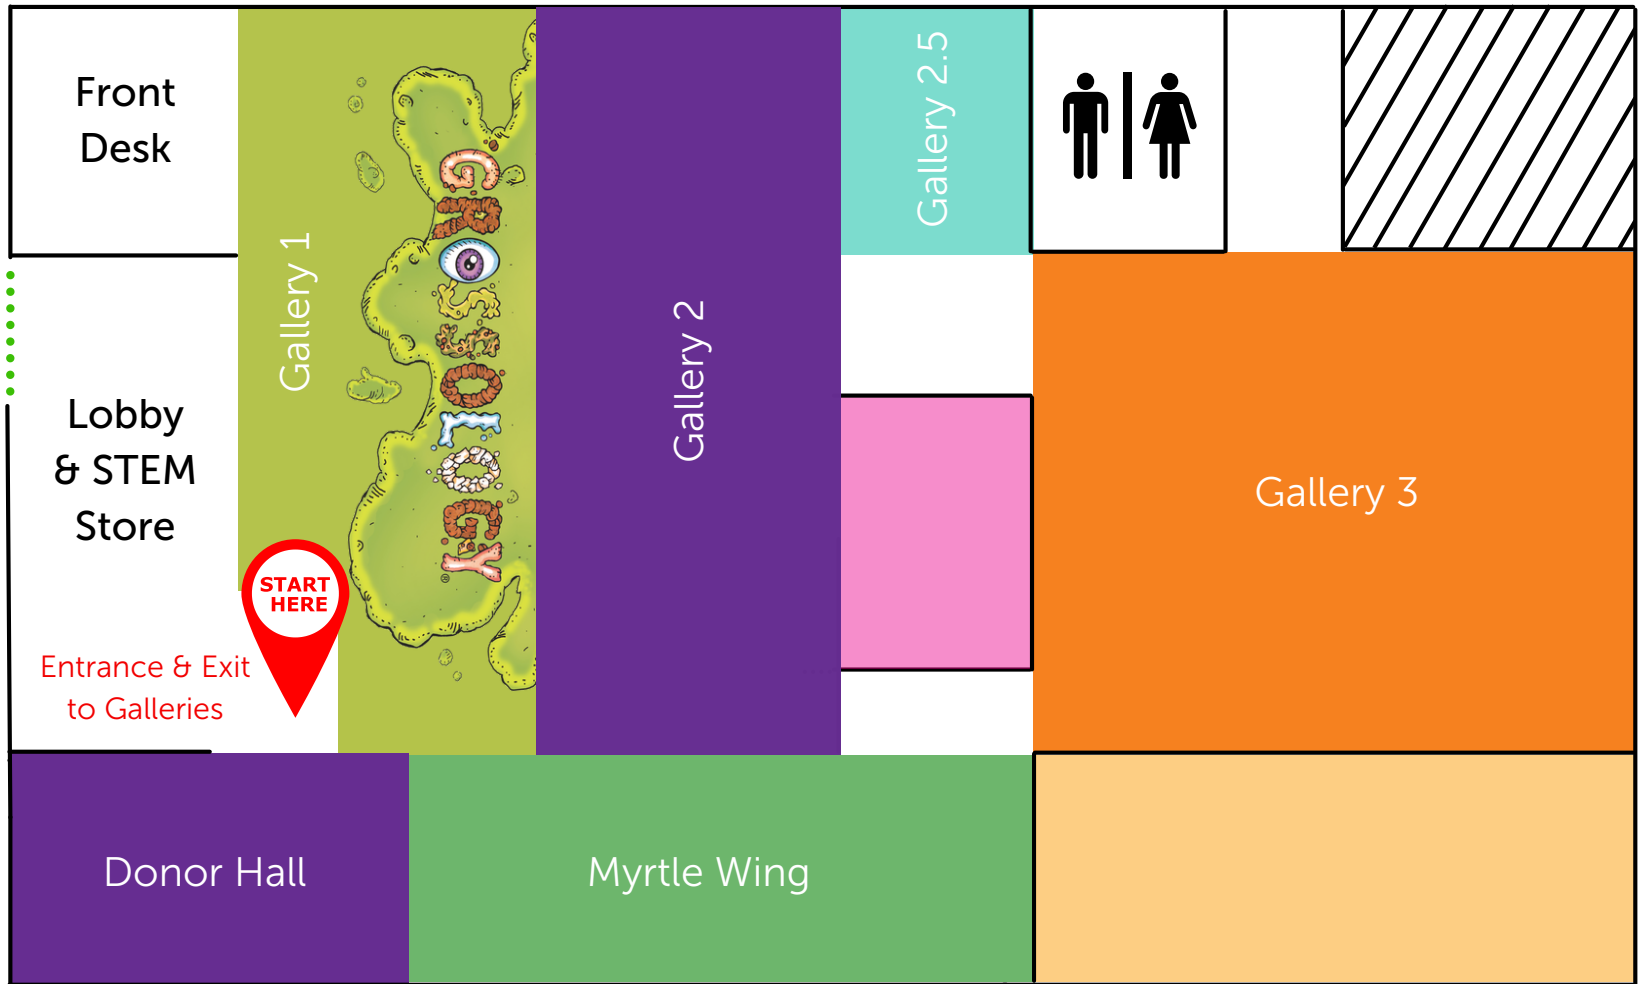

CURRENT EXHIBITIONS:

Bridge to Julia Davis

PARKING LOT

Exit

Enter

PARKING INFO:

- Free parking
- Overflow parking at Julia Davis Park

MYRTLE ST.

131 W. Myrtle St. Boise, Idaho 83702